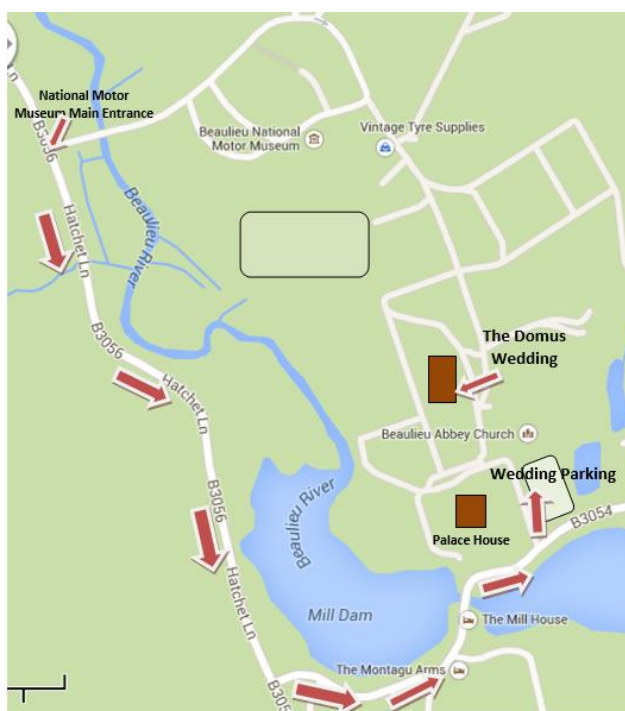

DIRECTIONS

Weddings and private functions only

By road

Beaulieu is located in the heart of the New Forest between Southampton and Bournemouth. Follow the brown and white tourist signs for the National Motor Museum from junction 2 of the M27.

Journey time from the M27 – 15 to 20 minutes

Journey time from Southampton – 20 to 25 minutes

Journey time from Bournemouth – 45 to 50 minutes

Postcode SO42 7YG

Please follow the road that runs through Beaulieu Village and Park in the Church Car Park (on the grass only).

There will be a sign for 'Wedding Reception' or 'Private Function' so please look out for this

Please note that as you arrive at the main entrance of the Motor Museum as you will be re-directed to the church for parking.

By rail

Mainline services link Brockenhurst with London Waterloo, Basingstoke, Winchester, Southampton, Bournemouth, Poole and Weymouth

By air

Southampton Airport
Bournemouth Airport

Beaulieu

For support with accommodation or transport or directions please contact our team on 01590 614 769 or email weddings@beaulieu.co.uk